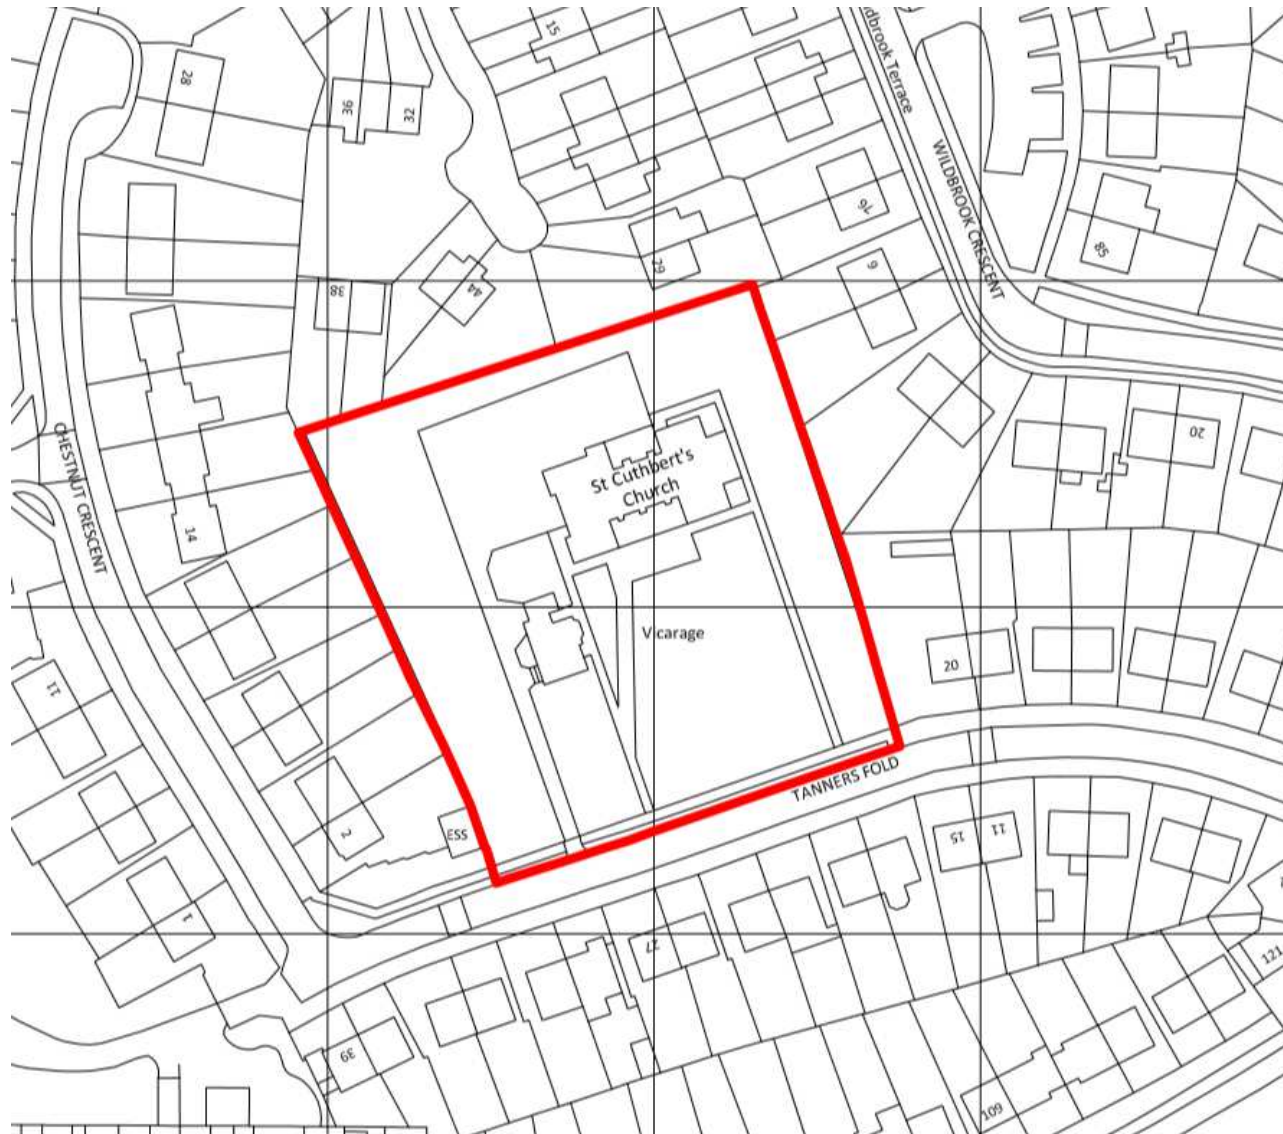

Planning Committee Meeting

3 June 2020

PA/344067/19: Outline application for the re-development of the St Cuthbert Church site (to include the demolition of all existing buildings) and erection of up to 24 dwellings. Access to be considered all other matters reserved.

St. Cuthbert's Church, Tanners Fold, Oldham, OL8
2NN

Site Location Plan

Illustrative layout (access for approval only)

Aerial view from the south

Existing vicarage and church

Looking east along Tanners Fold. Site on left.

View east from site to rear of dwellings on Wildbrook Crescent

View from rear of the site toward Hough Close

Site Location Plan